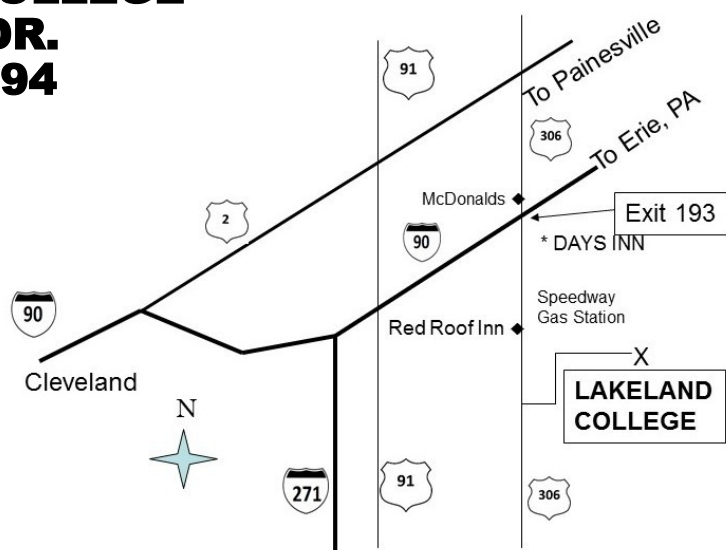

**Hot Wheels * Pressed Steel * Japanese Tin * Diecast
Dinky * Matchbox * Planes * Tootsie Toy * Mechanical Toys *
Erector & Mechanical Robots * And Much Much More
Dolls**

JDRF – Stop by the LCJDWF table and help find a cure for Juvenile Diabetes with your donation

INFO: (216) 470-5780

Email: cleveshows@att.net

Web: www.neocollectibletoys.com

TOY II Jan. 6, 2018 Toy Show 2- No "Pack Up" before 2 P.M.

PLEASE PRINT

Name: _____

Phone: ( ) _____

Address: _____

City: _____ State: _____ Zip: _____

Email: _____

Permit# _____ Amt. Enclosed $ _____ No of Tables _____

Electrical ☐ NO LOCATIONS REQUESTS WILL BE HONORED - but we will try to accommodate you

**6' X 30" Tables
Table $26.00
Load in Fri. 1:00 pm to 4:00 pm
Sat. 7 a.m. to 9 a.m.**

**Make Checks Payable To:
Jim Wendorf
Mail To:
Tom Pescha
3942 East 364th Street
Willoughby, Ohio 44094
Phone (216) 470-5780
www.neocollectibletoys.com
Please send payment with table
order by Jan. 2, 2018**