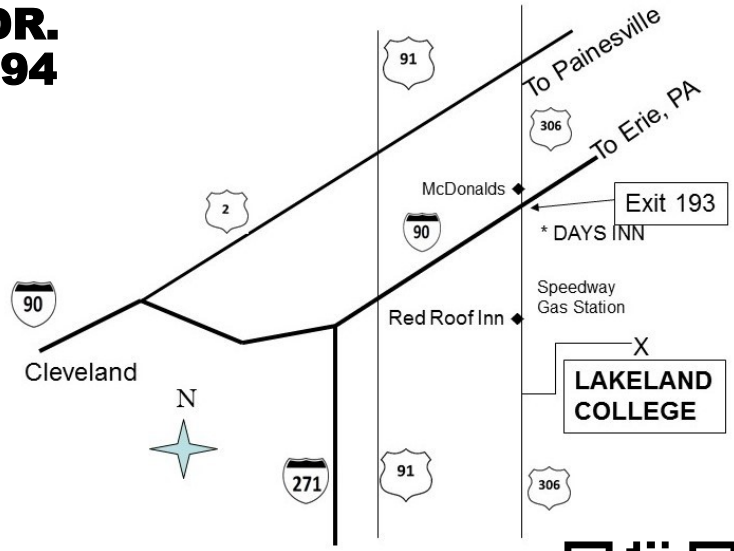

Antique & Collectible Toy Show

BUY - SELL - TRADE

**Saturday, January 6, 2018
9:00 A.M. TO 2:00 P.M.**

Located at:

**LAKELAND COMMUNITY COLLEGE
7700 CLOCKTOWER DR.
KIRTLAND, OHIO 44094**

**Athletic & Fitness Center (AFC) Auxiliary Gym
Interstate 90 and Rt. 306 (S.E. Corner)**

**Admission: Adults $6.00
Children (6-12) $2.00
Active Military Personnel FREE**

**Hot Wheels * Pressed Steel * Japanese Tin * Diecast
Dinky * Matchbox * Planes * Tootsie Toy * Mechanical Toys *
Erector & Mechanical Robots * And Much Much More
Dolls**

JDRF – Stop by the LCJDWF table and help find a cure for Juvenile Diabetes with your donation

INFO: (216) 470-5780

Email: cleveshows@att.net

Web: www.neocollectibletoys.com

TOY II Jan. 6, 2018 Toy Show 2- No "Pack Up" before 2 P.M.

PLEASE PRINT
Name: _____
Phone: (____) _____
Address: _____
City: _____ State: _____ Zip: _____
Email: [grid]
Permit# _____ Amt. Enclosed $ _____ No of Tables _____
Electrical ☐ NO LOCATIONS REQUESTS WILL BE HONORED - but we will try to accommodate you

6' X 30" Tables
Table $26.00
Load in Fri. 1:00 pm to 4:00 pm
Sat. 7 a.m. to 9 a.m.
Make Checks Payable To:
Jim Wendorf
Mail To:
Tom Pescha
3942 East 364th Street
Willoughby, Ohio 44094
Phone (216) 470-5780
www.neocollectibletoys.com
Please send payment with table
order by Jan. 2, 2018